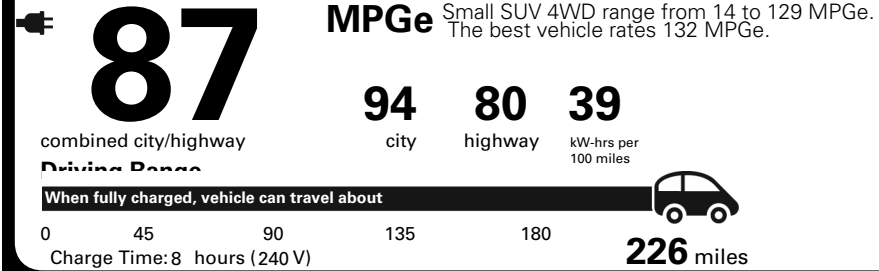

Metallic Paint 695.00

Destination Charge 1,095.00

Total Suggested Retail Price: \$ 58,640.00

The price shown does not include License and Title Fees, State and Local Taxes and Dealer Installed Options and Accessories. The factory reserves the right to modify price, designs and equipment without previous notice.

Fuel Economy and Environment

Electric Vehicle

Fuel Economy

You save **\$ 4,000** in fuel costs over 5 years compared to the average new vehicle.

Annual Fuel Cost

\$ 800

Fuel Economy & Greenhouse Gas Rating (tailpipe only) Smog Rating (tailpipe only)